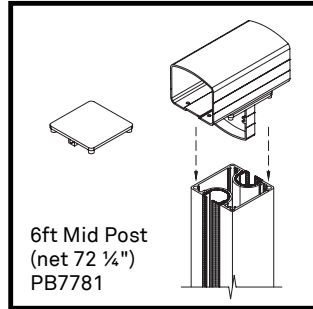

WOOD GRAIN ALUMINUM PRIVACY WALL

- ✔ **6ft Privacy Guardrail System**
Structural wood grain aluminum slats. Box of 11 aluminum slats covers a 6' x 6' section.
- ✔ **Ease of Installation**
Wood grain slats slide into gasketed posts with spacer blocks (included) between.
- ✔ **Safety Assured**
Tested in accordance with national building codes.
- ✔ **Contemporary Designs**
2 powder-coated and sublimated wood grain finishes for beauty and durability.
- ✔ **Simple Interface**
Connects easily to all VISTA railings, including Picket, Glass and Cable.

WOOD GRAIN ALUMINUM PRIVACY WALL

NOTE: Contact your local building department prior to installation. Posts available in Textured Black (XB). All other standard colours would be special order.

Wood Grain Aluminum Privacy Slats (5/8" x 5 7/8" x 72")