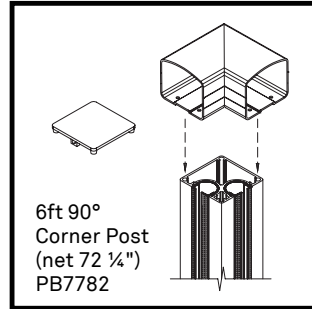

WOOD GRAIN ALUMINUM PRIVACY WALL

- ✔ **6ft Privacy Guardrail System**
Structural wood grain aluminum slats. Box of 11 aluminum slats covers a 6' x 6' section.
- ✔ **Ease of Installation**
Wood grain slats slide into gasketed posts with spacer blocks (included) between.
- ✔ **Safety Assured**
Tested in accordance with national building codes.
- ✔ **Contemporary Designs**
2 powder-coated and sublimated wood grain finishes for beauty and durability.
- ✔ **Simple Interface**
Connects easily to all VISTA railings, including Picket, Glass and Cable.

WOOD GRAIN ALUMINUM PRIVACY WALL

NOTE: Contact your local building department prior to installation. Posts available in Textured Black (XB). All other standard colours would be special order.

Wood Grain Aluminum Privacy Slats (5/8" x 5 7/8" x 72")

Weathered Greytone
PB1606WG

Natural Cedartone
PB1606NC

11 pieces per box – covers 6ft x 6ft section