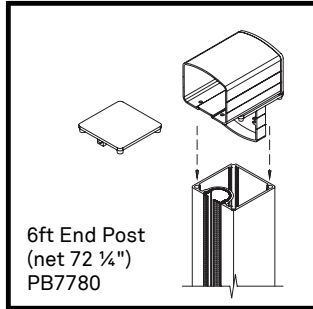

WOOD GRAIN ALUMINUM PRIVACY WALL

- ✔ **6ft Privacy Guardrail System**
Structural wood grain aluminum slats. Box of 11 aluminum slats covers a 6' x 6' section.
- ✔ **Ease of Installation**
Wood grain slats slide into gasketed posts with spacer blocks (included) between.
- ✔ **Safety Assured**
Tested in accordance with national building codes.
- ✔ **Contemporary Designs**
2 powder-coated and sublimated wood grain finishes for beauty and durability.
- ✔ **Simple Interface**
Connects easily to all VISTA railings, including Picket, Glass and Cable.

WOOD GRAIN ALUMINUM PRIVACY WALL

NOTE: Contact your local building department prior to installation. Posts available in Textured Black (XB). All other standard colours would be special order.

Wood Grain Aluminum Privacy Slats (5/8" x 5 7/8" x 72")