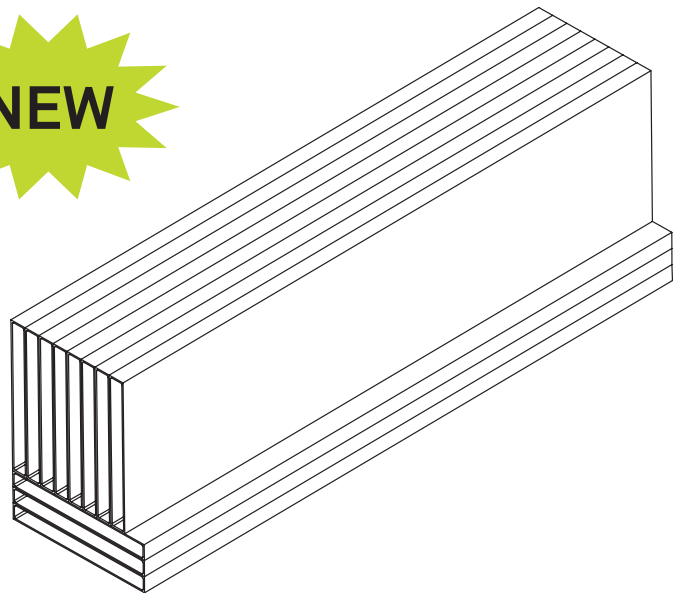

WOOD GRAIN ALUMINUM PRIVACY WALL

- ✔ **6ft Privacy Guardrail System**
Structural wood grain aluminum slats. Box of 11 aluminum slats covers a 6' x 6' section.
- ✔ **Ease of Installation**
Wood grain slats slide into gasketed posts with spacer blocks (included) between.
- ✔ **Safety Assured**
Tested in accordance with national building codes.
- ✔ **Contemporary Designs**
2 powder-coated and sublimated wood grain finishes for beauty and durability.
- ✔ **Simple Interface**
Connects easily to all VISTA railings, including Picket, Glass and Cable.

WOOD GRAIN ALUMINUM PRIVACY WALL

NOTE: Contact your local building department prior to installation. Posts available in Textured Black (XB). All other standard colours would be special order.

Wood Grain Aluminum Privacy Slats (5/8" x 5 7/8" x 72")

Weathered Greytone
PB1606WG

Natural Cedartone
PB1606NC

11 pieces per box – covers 6ft x 6ft section