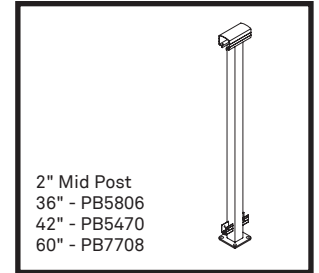

FRAMED GLASS RAILING SYSTEM

Framed glass with
drink rail adapter

- ✔ **Picture Frame**
The same rails and post design creates a consistent frame around your infill of choice (regular picket, wide picket, framed glass, cable).
- ✔ **Ease of Installation**
Factory attached brackets mean a quick and simple assembly.
- ✔ **Simple Assembly**
Insert glass panel into top rail and drop into bottom rail to complete installation.
- ✔ **VISTA Planner Project Software**
Simplifies estimating and installation process.
- ✔ **Safety Assured**
Tested in accordance with national building codes.

FRAMED GLASS RAILING SYSTEM

Stock Sizes Available

1/4" (6MM) CLEAR TEMPERED GLASS PACKAGE
(glass panels are polished on all sides) For 36" Railing Height

TEMPERED GLASS

24 x 30 PB1350	40 X 30 PB1358	PACKAGING
26 X 30 PB1351	42 X 30 PB1359	
28 X 30 PB1352	44 X 30 PB1360	
30 X 30 PB1353	46 X 30 PB1361	
32 X 30 PB1354	48 X 30 PB1362	
34 X 30 PB1355	50 X 30 PB1363	
36 X 30 PB1453	52 X 30 PB1364	
38 X 30 PB1357	54 X 30 PB1365	
	56 X 30 PB1366	
	58 X 30 PB1367	
	60 X 30 PB1368	
	62 X 30 PB1369	
	64 X 30 PB1370	
	66 X 30 PB1371	

1/4" (6MM) CLEAR TEMPERED GLASS PACKAGE
(glass panels are polished on all sides) For 42" Railing Height

TEMPERED GLASS

24 X 36 PB1450	40 X 36 PB1458	PACKAGING
26 X 36 PB1451	42 X 36 PB1459	
28 X 36 PB1452	44 X 36 PB1460	
30 X 36 PB1453	46 X 36 PB1461	
32 X 36 PB1454	48 X 36 PB1462	
34 X 36 PB1455	50 X 36 PB1463	
36 X 36 PB1456	52 X 36 PB1464	
38 X 36 PB1457	54 X 36 PB1465	
	56 X 36 PB1466	
	58 X 36 PB1467	
	60 X 36 PB1468	
	62 X 36 PB1469	
	64 X 36 PB1470	
	66 X 36 PB1471	