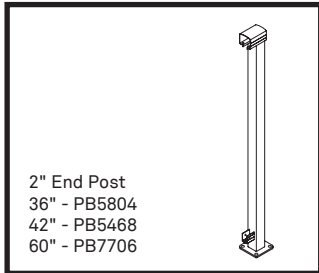

FRAMED GLASS RAILING SYSTEM

Framed glass with
drink rail adapter

- ✔ **Picture Frame**
The same rails and post design creates a consistent frame around your infill of choice (regular picket, wide picket, framed glass, cable).
- ✔ **Ease of Installation**
Factory attached brackets mean a quick and simple assembly.
- ✔ **Simple Assembly**
Insert glass panel into top rail and drop into bottom rail to complete installation.
- ✔ **VISTA Planner Project Software**
Simplifies estimating and installation process.
- ✔ **Safety Assured**
Tested in accordance with national building codes.

FRAMED GLASS RAILING SYSTEM

Stock Sizes Available

1/4" (6MM) CLEAR TEMPERED GLASS PACKAGE
(glass panels are polished on all sides) For 36" Railing Height

TEMPERED GLASS

24 x 30 PB1350	40 X 30 PB1358	PACKAGING
26 X 30 PB1351	42 X 30 PB1359	
28 X 30 PB1352	44 X 30 PB1360	
30 X 30 PB1353	46 X 30 PB1361	
32 X 30 PB1354	48 X 30 PB1362	
34 X 30 PB1355	50 X 30 PB1363	
36 X 30 PB1453	52 X 30 PB1364	
38 X 30 PB1357	54 X 30 PB1365	
	56 X 30 PB1366	
	58 X 30 PB1367	
	60 X 30 PB1368	
	62 X 30 PB1369	
	64 X 30 PB1370	
	66 X 30 PB1371	

1/4" (6MM) CLEAR TEMPERED GLASS PACKAGE
(glass panels are polished on all sides) For 42" Railing Height

TEMPERED GLASS

24 X 36 PB1450	40 X 36 PB1458	PACKAGING
26 X 36 PB1451	42 X 36 PB1459	
28 X 36 PB1452	44 X 36 PB1460	
30 X 36 PB1453	46 X 36 PB1461	
32 X 36 PB1454	48 X 36 PB1462	
34 X 36 PB1455	50 X 36 PB1463	
36 X 36 PB1456	52 X 36 PB1464	
38 X 36 PB1457	54 X 36 PB1465	
	56 X 36 PB1466	
	58 X 36 PB1467	
	60 X 36 PB1468	
	62 X 36 PB1469	
	64 X 36 PB1470	
	66 X 36 PB1471	