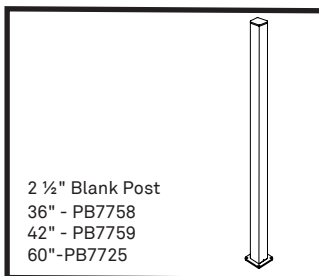

FRAMED GLASS RAILING SYSTEM

Framed glass with
drink rail adapter

- ✔ **Picture Frame**
The same rails and post design creates a consistent frame around your infill of choice (regular picket, wide picket, framed glass, cable).
- ✔ **Ease of Installation**
Factory attached brackets mean a quick and simple assembly.
- ✔ **Simple Assembly**
Insert glass panel into top rail and drop into bottom rail to complete installation.
- ✔ **VISTA Planner Project Software**
Simplifies estimating and installation process.
- ✔ **Safety Assured**
Tested in accordance with national building codes.

FRAMED GLASS RAILING SYSTEM

Stock Sizes Available

1/4" (6MM) CLEAR TEMPERED GLASS PACKAGE
(glass panels are polished on all sides) For 36" Railing Height

TEMPERED GLASS

24 x 30 PB1350	40 X 30 PB1358	PACKAGING
26 X 30 PB1351	42 X 30 PB1359	
28 X 30 PB1352	44 X 30 PB1360	
30 X 30 PB1353	46 X 30 PB1361	
32 X 30 PB1354	48 X 30 PB1362	
34 X 30 PB1355	50 X 30 PB1363	
36 X 30 PB1453	52 X 30 PB1364	
38 X 30 PB1357	54 X 30 PB1365	
	56 X 30 PB1366	
	58 X 30 PB1367	
	60 X 30 PB1368	
	62 X 30 PB1369	
	64 X 30 PB1370	
	66 X 30 PB1371	