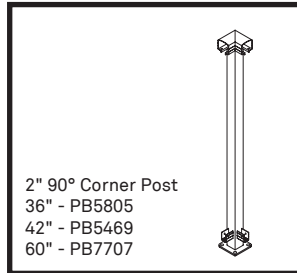

FRAMED GLASS RAILING SYSTEM

Framed glass with
drink rail adapter

- ✔ **Picture Frame**
The same rails and post design creates a consistent frame around your infill of choice (regular picket, wide picket, framed glass, cable).
- ✔ **Ease of Installation**
Factory attached brackets mean a quick and simple assembly.
- ✔ **Simple Assembly**
Insert glass panel into top rail and drop into bottom rail to complete installation.
- ✔ **VISTA Planner Project Software**
Simplifies estimating and installation process.
- ✔ **Safety Assured**
Tested in accordance with national building codes.

FRAMED GLASS RAILING SYSTEM

Stock Sizes Available

1/4" (6MM) CLEAR TEMPERED GLASS PACKAGE
(glass panels are polished on all sides) For 36" Railing Height

TEMPERED GLASS

24 x 30 PB1350	40 X 30 PB1358	PACKAGING
26 X 30 PB1351	42 X 30 PB1359	
28 X 30 PB1352	44 X 30 PB1360	
30 X 30 PB1353	46 X 30 PB1361	
32 X 30 PB1354	48 X 30 PB1362	
34 X 30 PB1355	50 X 30 PB1363	
36 X 30 PB1453	52 X 30 PB1364	
38 X 30 PB1357	54 X 30 PB1365	
	56 X 30 PB1366	
	58 X 30 PB1367	
	60 X 30 PB1368	
	62 X 30 PB1369	
	64 X 30 PB1370	
	66 X 30 PB1371	

1/4" (6MM) CLEAR TEMPERED GLASS PACKAGE
(glass panels are polished on all sides) For 42" Railing Height

TEMPERED GLASS

24 X 36 PB1450	40 X 36 PB1458	PACKAGING
26 X 36 PB1451	42 X 36 PB1459	
28 X 36 PB1452	44 X 36 PB1460	
30 X 36 PB1453	46 X 36 PB1461	
32 X 36 PB1454	48 X 36 PB1462	
34 X 36 PB1455	50 X 36 PB1463	
36 X 36 PB1456	52 X 36 PB1464	
38 X 36 PB1457	54 X 36 PB1465	
	56 X 36 PB1466	
	58 X 36 PB1467	
	60 X 36 PB1468	
	62 X 36 PB1469	
	64 X 36 PB1470	
	66 X 36 PB1471	