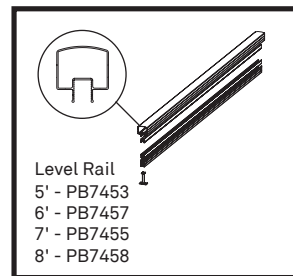

FRAMED GLASS RAILING SYSTEM

Framed glass with
drink rail adapter

- ✔ **Picture Frame**
The same rails and post design creates a consistent frame around your infill of choice (regular picket, wide picket, framed glass, cable).
- ✔ **Ease of Installation**
Factory attached brackets mean a quick and simple assembly.
- ✔ **Simple Assembly**
Insert glass panel into top rail and drop into bottom rail to complete installation.
- ✔ **VISTA Planner Project Software**
Simplifies estimating and installation process.
- ✔ **Safety Assured**
Tested in accordance with national building codes.

FRAMED GLASS RAILING SYSTEM

Stock Sizes Available

1/4" (6MM) CLEAR TEMPERED GLASS PACKAGE
(glass panels are polished on all sides) For 36" Railing Height

TEMPERED GLASS

24 x 30 PB1350	40 X 30 PB1358	PACKAGING
26 X 30 PB1351	42 X 30 PB1359	
28 X 30 PB1352	44 X 30 PB1360	
30 X 30 PB1353	46 X 30 PB1361	
32 X 30 PB1354	48 X 30 PB1362	
34 X 30 PB1355	50 X 30 PB1363	
36 X 30 PB1453	52 X 30 PB1364	
38 X 30 PB1357	54 X 30 PB1365	
	56 X 30 PB1366	
	58 X 30 PB1367	
	60 X 30 PB1368	
	62 X 30 PB1369	
	64 X 30 PB1370	
	66 X 30 PB1371	

1/4" (6MM) CLEAR TEMPERED GLASS PACKAGE
(glass panels are polished on all sides) For 42" Railing Height

TEMPERED GLASS

24 X 36 PB1450	40 X 36 PB1458	PACKAGING
26 X 36 PB1451	42 X 36 PB1459	
28 X 36 PB1452	44 X 36 PB1460	
30 X 36 PB1453	46 X 36 PB1461	
32 X 36 PB1454	48 X 36 PB1462	
34 X 36 PB1455	50 X 36 PB1463	
36 X 36 PB1456	52 X 36 PB1464	
38 X 36 PB1457	54 X 36 PB1465	
	56 X 36 PB1466	
	58 X 36 PB1467	
	60 X 36 PB1468	
	62 X 36 PB1469	
	64 X 36 PB1470	
	66 X 36 PB1471	