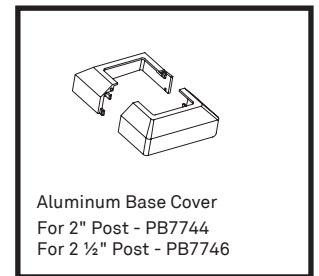

FRAMED GLASS RAILING SYSTEM

Framed glass with
drink rail adapter

- ✔ **Picture Frame**
The same rails and post design creates a consistent frame around your infill of choice (regular picket, wide picket, framed glass, cable).
- ✔ **Ease of Installation**
Factory attached brackets mean a quick and simple assembly.
- ✔ **Simple Assembly**
Insert glass panel into top rail and drop into bottom rail to complete installation.
- ✔ **VISTA Planner Project Software**
Simplifies estimating and installation process.
- ✔ **Safety Assured**
Tested in accordance with national building codes.

FRAMED GLASS RAILING SYSTEM

Stock Sizes Available

1/4" (6MM) CLEAR TEMPERED GLASS PACKAGE
(glass panels are polished on all sides) For 36" Railing Height

TEMPERED GLASS

24 x 30 PB1350	40 X 30 PB1358	PACKAGING
26 X 30 PB1351	42 X 30 PB1359	
28 X 30 PB1352	44 X 30 PB1360	
30 X 30 PB1353	46 X 30 PB1361	
32 X 30 PB1354	48 X 30 PB1362	
34 X 30 PB1355	50 X 30 PB1363	
36 X 30 PB1453	52 X 30 PB1364	
38 X 30 PB1357	54 X 30 PB1365	
	56 X 30 PB1366	
	58 X 30 PB1367	
	60 X 30 PB1368	
	62 X 30 PB1369	
	64 X 30 PB1370	
	66 X 30 PB1371	