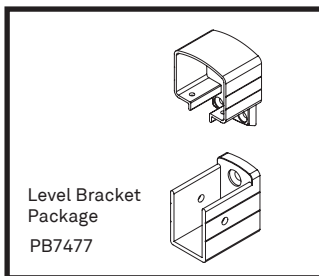

FRAMED GLASS RAILING SYSTEM

Framed glass with
drink rail adapter

- ✔ **Picture Frame**
The same rails and post design creates a consistent frame around your infill of choice (regular picket, wide picket, framed glass, cable).
- ✔ **Ease of Installation**
Factory attached brackets mean a quick and simple assembly.
- ✔ **Simple Assembly**
Insert glass panel into top rail and drop into bottom rail to complete installation.
- ✔ **VISTA Planner Project Software**
Simplifies estimating and installation process.
- ✔ **Safety Assured**
Tested in accordance with national building codes.

FRAMED GLASS RAILING SYSTEM

Stock Sizes Available

1/4" (6MM) CLEAR TEMPERED GLASS PACKAGE
(glass panels are polished on all sides) For 36" Railing Height

TEMPERED GLASS

24 x 30 PB1350	40 X 30 PB1358	PACKAGING
26 X 30 PB1351	42 X 30 PB1359	
28 X 30 PB1352	44 X 30 PB1360	
30 X 30 PB1353	46 X 30 PB1361	
32 X 30 PB1354	48 X 30 PB1362	
34 X 30 PB1355	50 X 30 PB1363	
36 X 30 PB1453	52 X 30 PB1364	
38 X 30 PB1357	54 X 30 PB1365	
	56 X 30 PB1366	
	58 X 30 PB1367	
	60 X 30 PB1368	
	62 X 30 PB1369	
	64 X 30 PB1370	
	66 X 30 PB1371	