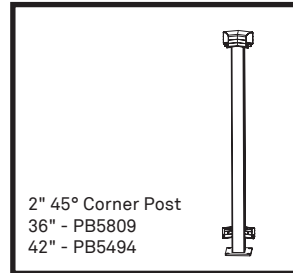

FRAMED GLASS RAILING SYSTEM

Framed glass with
drink rail adapter

- ✔ **Picture Frame**
The same rails and post design creates a consistent frame around your infill of choice (regular picket, wide picket, framed glass, cable).
- ✔ **Ease of Installation**
Factory attached brackets mean a quick and simple assembly.
- ✔ **Simple Assembly**
Insert glass panel into top rail and drop into bottom rail to complete installation.
- ✔ **VISTA Planner Project Software**
Simplifies estimating and installation process.
- ✔ **Safety Assured**
Tested in accordance with national building codes.

FRAMED GLASS RAILING SYSTEM

Stock Sizes Available

1/4" (6MM) CLEAR TEMPERED GLASS PACKAGE
(glass panels are polished on all sides) For 36" Railing Height

TEMPERED GLASS

24 x 30 PB1350	40 X 30 PB1358	PACKAGING
26 X 30 PB1351	42 X 30 PB1359	
28 X 30 PB1352	44 X 30 PB1360	
30 X 30 PB1353	46 X 30 PB1361	
32 X 30 PB1354	48 X 30 PB1362	
34 X 30 PB1355	50 X 30 PB1363	
36 X 30 PB1453	52 X 30 PB1364	
38 X 30 PB1357	54 X 30 PB1365	
	56 X 30 PB1366	
	58 X 30 PB1367	
	60 X 30 PB1368	
	62 X 30 PB1369	
	64 X 30 PB1370	
	66 X 30 PB1371	

1/4" (6MM) CLEAR TEMPERED GLASS PACKAGE
(glass panels are polished on all sides) For 42" Railing Height

TEMPERED GLASS

24 X 36 PB1450	40 X 36 PB1458	PACKAGING
26 X 36 PB1451	42 X 36 PB1459	
28 X 36 PB1452	44 X 36 PB1460	
30 X 36 PB1453	46 X 36 PB1461	
32 X 36 PB1454	48 X 36 PB1462	
34 X 36 PB1455	50 X 36 PB1463	
36 X 36 PB1456	52 X 36 PB1464	
38 X 36 PB1457	54 X 36 PB1465	
	56 X 36 PB1466	
	58 X 36 PB1467	
	60 X 36 PB1468	
	62 X 36 PB1469	
	64 X 36 PB1470	
	66 X 36 PB1471	