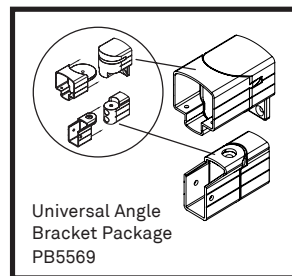

Factory attached brackets mean a quick and simple assembly.

 **Simple Assembly**

Insert glass panel into top rail and drop into bottom rail to complete installation.

 **VISTA Planner Project Software**

Simplifies estimating and installation process.

 **Safety Assured**

Tested in accordance with national building codes.

FRAMED GLASS RAILING SYSTEM

Stock Sizes Available

¼" (6MM) CLEAR TEMPERED GLASS PACKAGE
(glass panels are polished on all sides) For 42" Railing Height