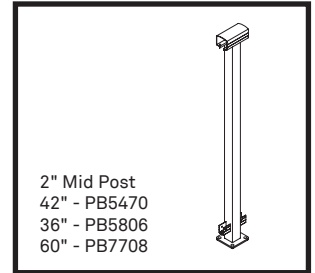

Factory attached brackets mean a quick and simple assembly.

 **Simple Assembly**

Insert glass panel into top rail and drop into bottom rail to complete installation.

 **VISTA Planner Project Software**

Simplifies estimating and installation process.

 **Safety Assured**

Tested in accordance with national building codes.

FRAMED GLASS RAILING SYSTEM

Stock Sizes Available

¼" (6MM) CLEAR TEMPERED GLASS PACKAGE
(glass panels are polished on all sides) For 42" Railing Height