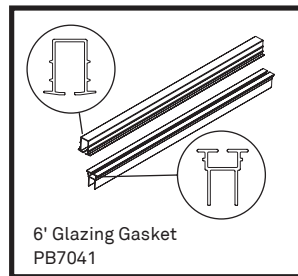

FRAMED GLASS RAILING SYSTEM

 **Picture Frame**

The same rails and post design creates a consistent frame around your infill of choice (regular picket, wide picket, framed glass, cable).

 **Ease of Installation**

Factory attached brackets mean a quick and simple assembly.

 **Simple Assembly**

Insert glass panel into top rail and drop into bottom rail to complete installation.

 **VISTA Planner Project Software**

Simplifies estimating and installation process.

 **Safety Assured**

Tested in accordance with national building codes.

FRAMED GLASS RAILING SYSTEM

Stock Sizes Available

¼" (6MM) CLEAR TEMPERED GLASS PACKAGE
(glass panels are polished on all sides) For 42" Railing Height