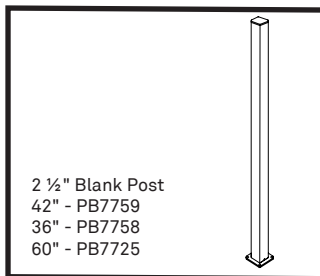

Factory attached brackets mean a quick and simple assembly.

 **Simple Assembly**

Insert glass panel into top rail and drop into bottom rail to complete installation.

 **VISTA Planner Project Software**

Simplifies estimating and installation process.

 **Safety Assured**

Tested in accordance with national building codes.

FRAMED GLASS RAILING SYSTEM

Stock Sizes Available

¼" (6MM) CLEAR TEMPERED GLASS PACKAGE
(glass panels are polished on all sides) For 42" Railing Height