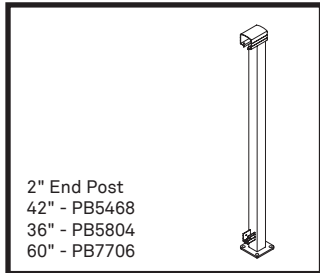

Factory attached brackets mean a quick and simple assembly.

 **Simple Assembly**

Insert glass panel into top rail and drop into bottom rail to complete installation.

 **VISTA Planner Project Software**

Simplifies estimating and installation process.

 **Safety Assured**

Tested in accordance with national building codes.

FRAMED GLASS RAILING SYSTEM

Stock Sizes Available

¼" (6MM) CLEAR TEMPERED GLASS PACKAGE
(glass panels are polished on all sides) For 42" Railing Height