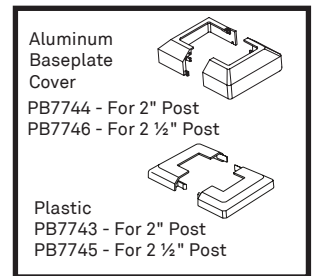

FRAMED GLASS RAILING SYSTEM

 **Picture Frame**

The same rails and post design creates a consistent frame around your infill of choice (regular picket, wide picket, framed glass, cable).

 **Ease of Installation**

Factory attached brackets mean a quick and simple assembly.

 **Simple Assembly**

Insert glass panel into top rail and drop into bottom rail to complete installation.

 **VISTA Planner Project Software**

Simplifies estimating and installation process.

 **Safety Assured**

Tested in accordance with national building codes.

FRAMED GLASS RAILING SYSTEM

Stock Sizes Available

¼" (6MM) CLEAR TEMPERED GLASS PACKAGE
(glass panels are polished on all sides) For 42" Railing Height