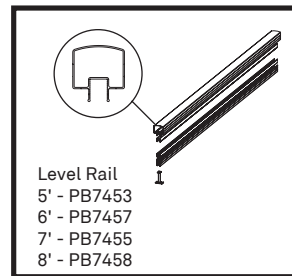

FRAMED GLASS RAILING SYSTEM

 **Picture Frame**

The same rails and post design creates a consistent frame around your infill of choice (regular picket, wide picket, framed glass, cable).

 **Ease of Installation**

Factory attached brackets mean a quick and simple assembly.

 **Simple Assembly**

Insert glass panel into top rail and drop into bottom rail to complete installation.

 **VISTA Planner Project Software**

Simplifies estimating and installation process.

 **Safety Assured**

Tested in accordance with national building codes.

FRAMED GLASS RAILING SYSTEM

Stock Sizes Available

¼" (6MM) CLEAR TEMPERED GLASS PACKAGE
(glass panels are polished on all sides) For 42" Railing Height