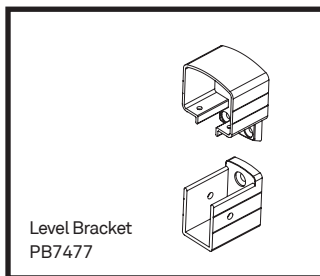

Factory attached brackets mean a quick and simple assembly.

 **Simple Assembly**

Insert glass panel into top rail and drop into bottom rail to complete installation.

 **VISTA Planner Project Software**

Simplifies estimating and installation process.

 **Safety Assured**

Tested in accordance with national building codes.

FRAMED GLASS RAILING SYSTEM

Stock Sizes Available

¼" (6MM) CLEAR TEMPERED GLASS PACKAGE
(glass panels are polished on all sides) For 42" Railing Height