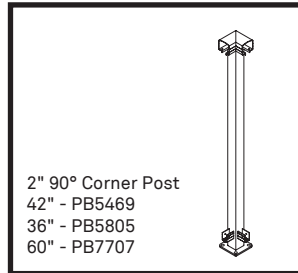

Factory attached brackets mean a quick and simple assembly.

 **Simple Assembly**

Insert glass panel into top rail and drop into bottom rail to complete installation.

 **VISTA Planner Project Software**

Simplifies estimating and installation process.

 **Safety Assured**

Tested in accordance with national building codes.

FRAMED GLASS RAILING SYSTEM

Stock Sizes Available

¼" (6MM) CLEAR TEMPERED GLASS PACKAGE
(glass panels are polished on all sides) For 42" Railing Height