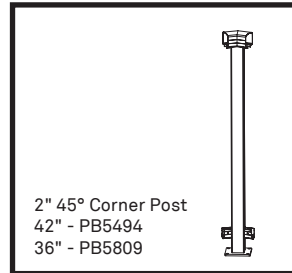

Factory attached brackets mean a quick and simple assembly.

 **Simple Assembly**

Insert glass panel into top rail and drop into bottom rail to complete installation.

 **VISTA Planner Project Software**

Simplifies estimating and installation process.

 **Safety Assured**

Tested in accordance with national building codes.

FRAMED GLASS RAILING SYSTEM

Stock Sizes Available

¼" (6MM) CLEAR TEMPERED GLASS PACKAGE
(glass panels are polished on all sides) For 42" Railing Height