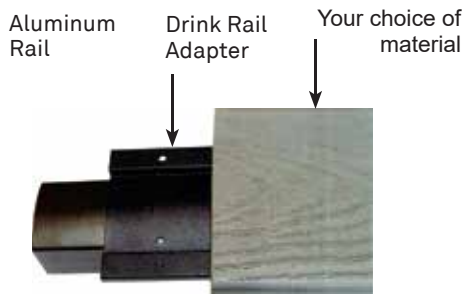

# DRINK RAIL ADAPTER

Drink Rail Adapter  
(fasteners included)  
PB7444

**Note:**

- Available in 8' length
- Individually plastic sleeved
- Includes Tek screws to attach drink rail adapter to top of VISTA Railing and fasteners to attach through pre-drilled adapter into your drink rail
- Add your choice of 6" or wider drink rail material

## Streamlined Look and Design

Creates a flat surface that is ideal of function and /or design appeal. Runs over the post for a clean and continuous appearance.

## Ease of Installation

Connects decking and railing in a clean, contemporary style.