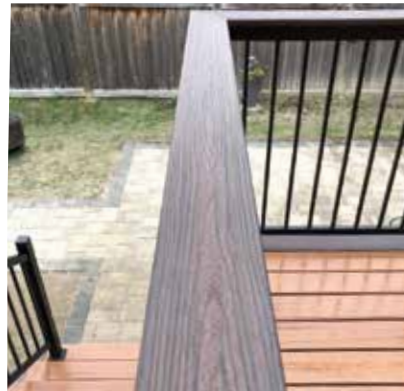

# DRINK RAIL ADAPTER

Drink Rail Adapter  
(fasteners included)  
PB7444

**Note:**

- Available in 8' length
- Individually plastic sleeved
- Includes Tek screws to attach drink rail adapter to top of VISTA Railing and fasteners to attach through pre-drilled adapter into your drink rail
- Add your choice of 6" or wider drink rail material

## Streamlined Look and Design

Creates a flat surface that is ideal of function and /or design appeal. Runs over the post for a clean and continuous appearance.

## Ease of Installation

Connects decking and railing in a clean, contemporary style.