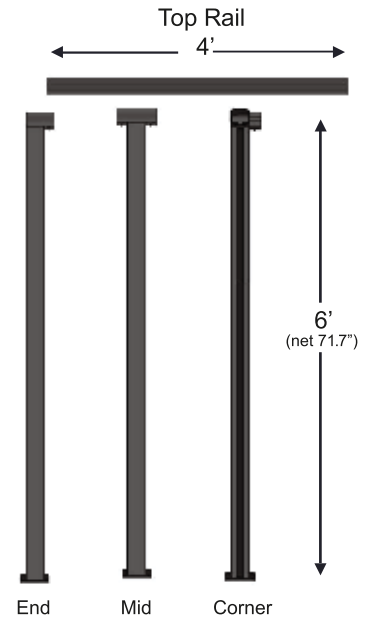

PRIVACY FENCE SYSTEM

Note: Check with your local building inspection department as local building codes and bylaws may apply prior to installation.