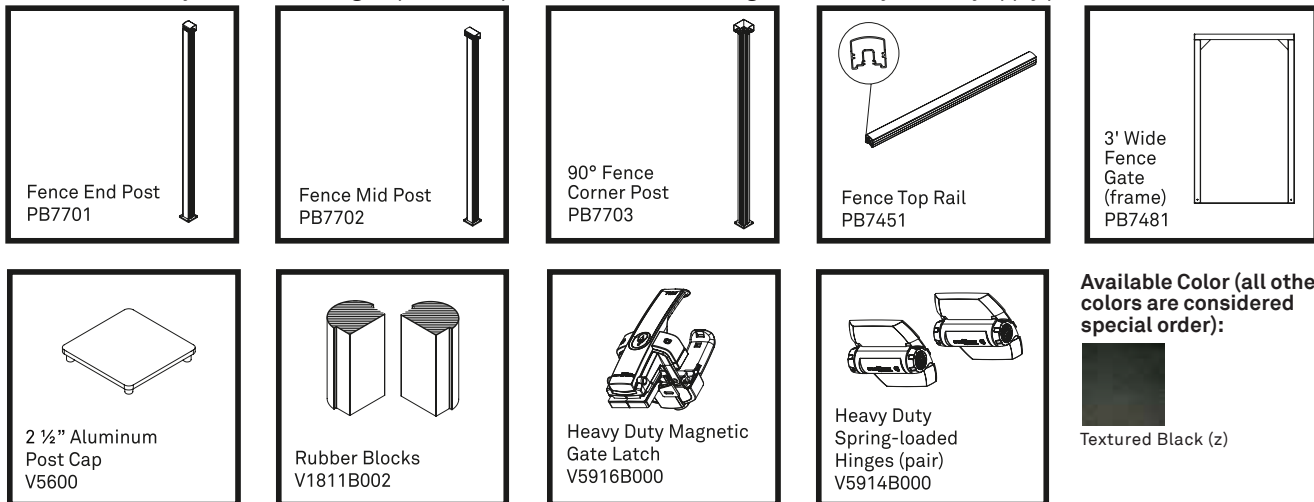

### ✔ All-in-One Post Kit

Includes gasket, spacer block, and sleeved rail to post connector. Install with your choice of in-fill material.

### ✔ Endless Design Options

Select your choice of 3/8" (gasket) or 7/8" (no gasket) thick infill.

### ✔ Ease of Installation

Set posts, trim infill and slide in.