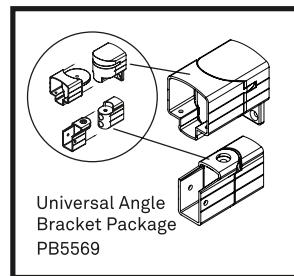

AVAILABLE AT:

ALUMINUM FRAMED GLASS RAILING SYSTEM