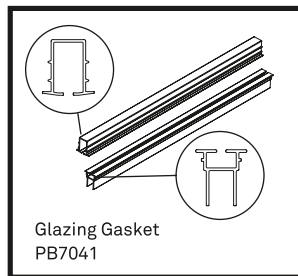

AVAILABLE AT:

ALUMINUM FRAMED GLASS RAILING SYSTEM