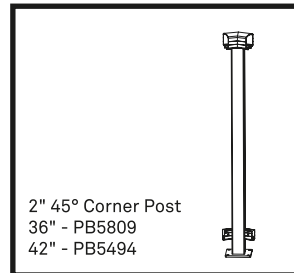

AVAILABLE AT:

ALUMINUM FRAMED GLASS RAILING SYSTEM