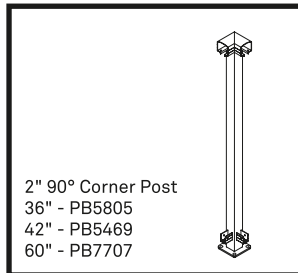

AVAILABLE AT:

ALUMINUM FRAMED GLASS RAILING SYSTEM