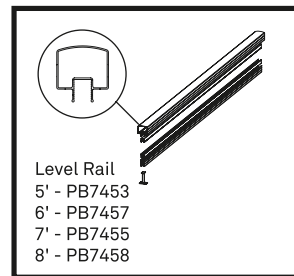

AVAILABLE AT:

ALUMINUM FRAMED GLASS RAILING SYSTEM