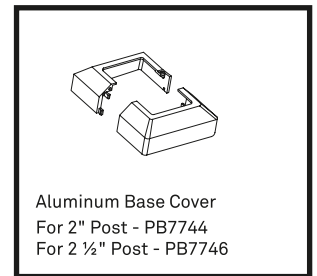

AVAILABLE AT:

ALUMINUM FRAMED GLASS RAILING SYSTEM