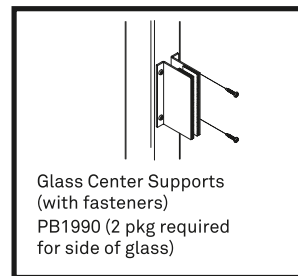

AVAILABLE AT:

ALUMINUM FRAMED GLASS RAILING SYSTEM