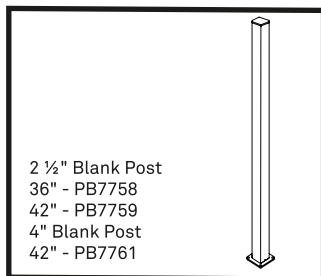

AVAILABLE AT:

ALUMINUM FRAMED GLASS RAILING SYSTEM