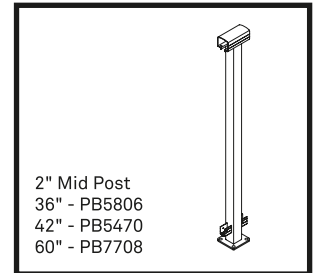

AVAILABLE AT:

ALUMINUM FRAMED GLASS RAILING SYSTEM