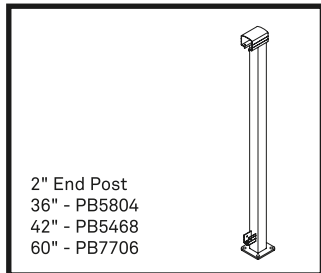

AVAILABLE AT:

ALUMINUM FRAMED GLASS RAILING SYSTEM