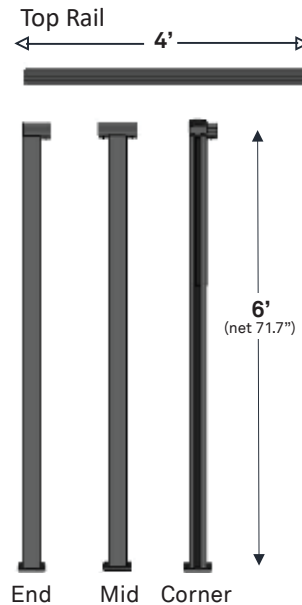

vista

style &
simplicity

Privacy Fence

Note: Check with your local building inspection department as local building codes and bylaws may apply prior to installation. Available in Textured Black (XB). All other colours are considered a special order

- ✔ **All-in-One Post Kit**
  Includes gasket, spacer block, and sleeved rail to post connector. Install with your choice of in-fill material.
- ✔ **Endless Design Options**
  Select your choice of 3/8" (gasket) or 7/8" (no gasket) thick infill.
- ✔ **Ease of Installation**
  Set posts, trim infill and slide in.
- ✔ **Multi-use**
  Posts can be cut to job specific size.

Vista Railing Systems Inc.
www.vistarailings.com or 800-667-8247

Privacy Fence