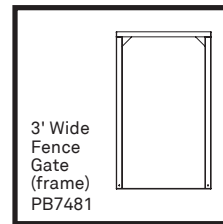

vista

style &
simplicity

Privacy Fence

Note: Check with your local building inspection department as local building codes and bylaws may apply prior to installation. Available in Textured Black (XB). All other colours are considered a special order

- ✔ **All-in-One Post Kit**
  Includes gasket, spacer block, and sleeved rail to post connector. Install with your choice of in-fill material.
- ✔ **Endless Design Options**
  Select your choice of 3/8" (gasket) or 7/8" (no gasket) thick infill.
- ✔ **Ease of Installation**
  Set posts, trim infill and slide in.
- ✔ **Multi-use**
  Posts can be cut to job specific size.

Vista Railing Systems Inc.
www.vistarailings.com or 800-667-8247

Privacy Fence