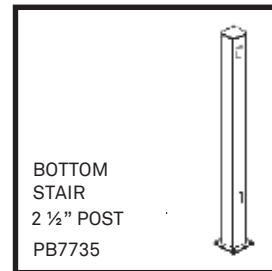

vista

style &
simplicity

Aluminum Picket Railing System

Aluminum Picket Railing System