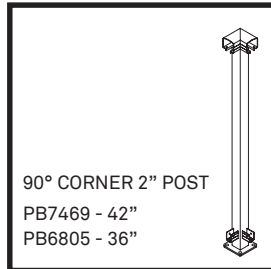

vista

style &
simplicity

Aluminum Picket Railing System

Aluminum Picket Railing System