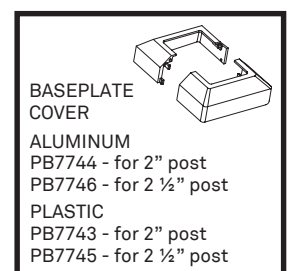

vista

style &
simplicity

Aluminum Picket Railing System

Aluminum Picket Railing System