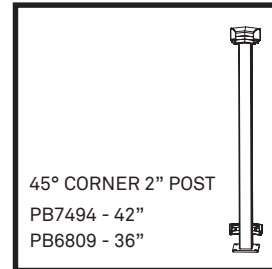

vista

style &
simplicity

Aluminum Picket Railing System

Aluminum Picket Railing System