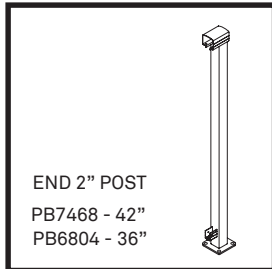

vista

style &
simplicity

Aluminum Picket Railing System

Aluminum Picket Railing System