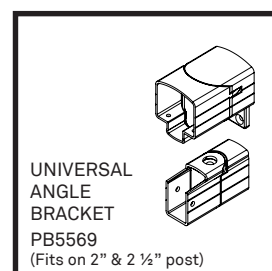

vista

style &
simplicity

Aluminum Picket Railing System

Aluminum Picket Railing System