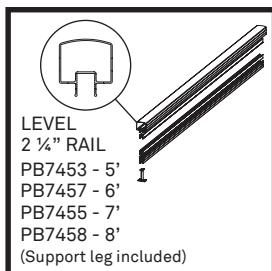

vista

style &
simplicity

Aluminum Picket Railing System

Aluminum Picket Railing System