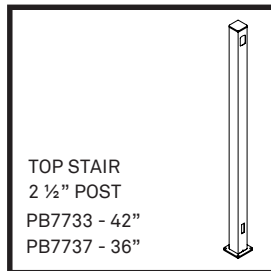

vista

style &
simplicity

Aluminum Picket Railing System

Aluminum Picket Railing System