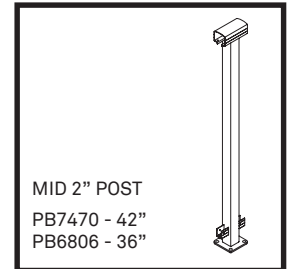

vista

style &
simplicity

Aluminum Picket Railing System

Aluminum Picket Railing System