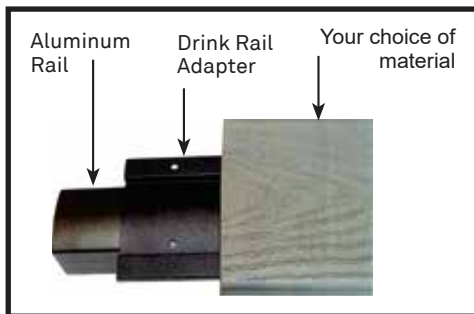

vista

style &
simplicity

Aluminum Drink Rail Adapter

Available in Textured Black (XB)
Textured Bronze (YB), Textured
Grey (TG), Gloss White (WT) and
Gloss Black (BK).

Note:

- Available in 96" length
- Individually plastic sleeved
- Includes Tek screws to attach drink rail adapter to top of Vista Railing and fasteners to attach through pre-drilled adapter into your drink rail
- Add your choice of 6" wide drink rail material

✔ Streamlined Look and Design

Creates a flat surface that is ideal of function and /or design appeal.
Runs over the post for a clean and continuous appearance.

✔ Ease of Installation

Connects decking and railing in a clean, contemporary style.