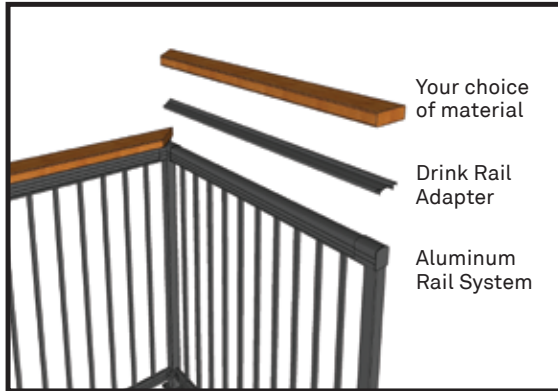

vista

style &
simplicity

Aluminum Drink Rail Adapter

Available in Textured Black (XB)
Textured Bronze (YB), Textured
Grey (TG), Gloss White (WT) and
Gloss Black (BK).

Note:

- Available in 96" length
- Individually plastic sleeved
- Includes Tek screws to attach drink rail adapter to top of Vista Railing and fasteners to attach through pre-drilled adapter into your drink rail
- Add your choice of 6" wide drink rail material

✔ Streamlined Look and Design

Creates a flat surface that is ideal of function and /or design appeal.
Runs over the post for a clean and continuous appearance.

✔ Ease of Installation

Connects decking and railing in a clean, contemporary style.

✔ Simple Assembly

Fasteners included for drink rail.

✔ Multi-System Adapter

Exclusively used for Vista aluminum picket, Vista aluminum cable,
and Vista aluminum framed glass railing systems.

Vista Railing Systems Inc.
www.vistarailings.com or 800-667-8247