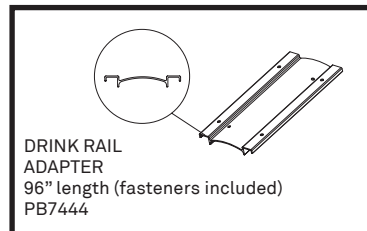

vista

style &
simplicity

Aluminum Drink Rail Adapter

Available in Textured Black (XB)
Textured Bronze (YB), Textured
Grey (TG), Gloss White (WT) and
Gloss Black (BK).

Note:

- Available in 96" length
- Individually plastic sleeved
- Includes Tek screws to attach drink rail adapter to top of Vista Railing and fasteners to attach through pre-drilled adapter into your drink rail
- Add your choice of 6" wide drink rail material

✔ Streamlined Look and Design

Creates a flat surface that is ideal of function and /or design appeal.
Runs over the post for a clean and continuous appearance.

✔ Ease of Installation

Connects decking and railing in a clean, contemporary style.