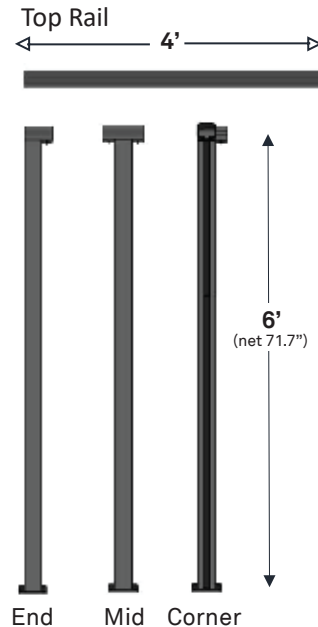

vista

style &
simplicity

Privacy Fence

Privacy Fence

Available Colors:

Textured Black (XB)

✔ All-in-One Post Kit

Includes gasket, spacer block, and sleeved rail to post connector
Install with your choice of in-fill material.

✔ Endless Design Options

Select your choice of $\frac{3}{8}$ " (gasket) or $\frac{7}{8}$ " (no gasket) thick infill.

✔ Ease of Installation

Set posts, trim infill and slide in.

Vista Railing Systems Inc.

www.vistarailings.com or 800-667-8247