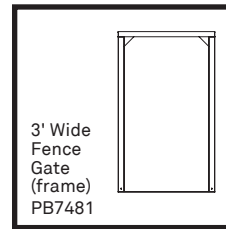

vista

style &
simplicity

Privacy Fence

Privacy Fence

Available Colors:

Textured Black (XB)

✔ All-in-One Post Kit

Includes gasket, spacer block, and sleeved rail to post connector
Install with your choice of in-fill material.