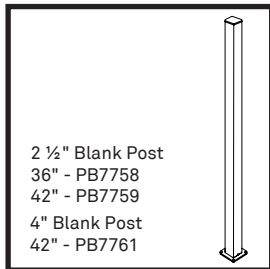

vista

style &
simplicity

Aluminum Picket Railing System

Aluminum Picket Railing System