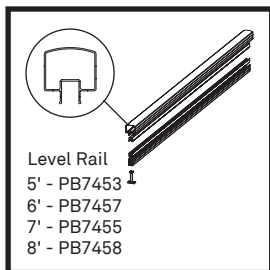

vista

style &
simplicity

Aluminum Picket Railing System

Aluminum Picket Railing System