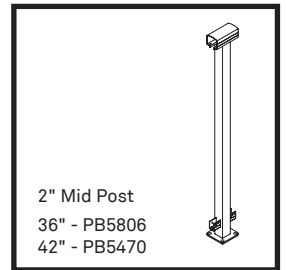

vista

style &
simplicity

Aluminum Picket Railing System

Aluminum Picket Railing System