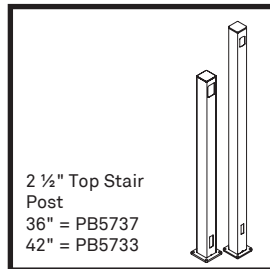

vista

style &
simplicity

Aluminum Picket Railing System

Aluminum Picket Railing System