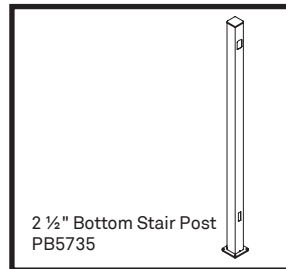

vista

style &
simplicity

Aluminum Picket Railing System

Aluminum Picket Railing System