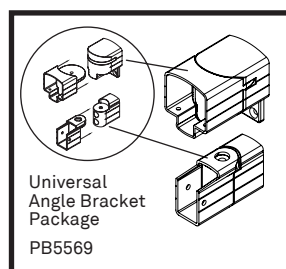

vista

style &
simplicity

Aluminum Picket Railing System

Aluminum Picket Railing System