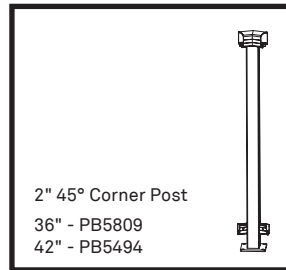

vista

style &
simplicity

Aluminum Picket Railing System

Aluminum Picket Railing System