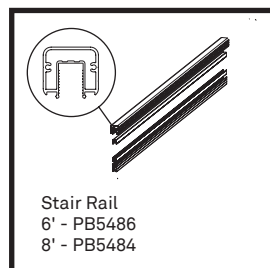

vista

style &
simplicity

Aluminum Picket Railing System

Aluminum Picket Railing System