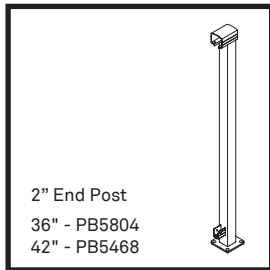

vista

style &
simplicity

Aluminum Picket Railing System

Aluminum Picket Railing System