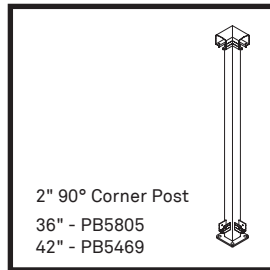

vista

style &
simplicity

Aluminum Picket Railing System

Aluminum Picket Railing System