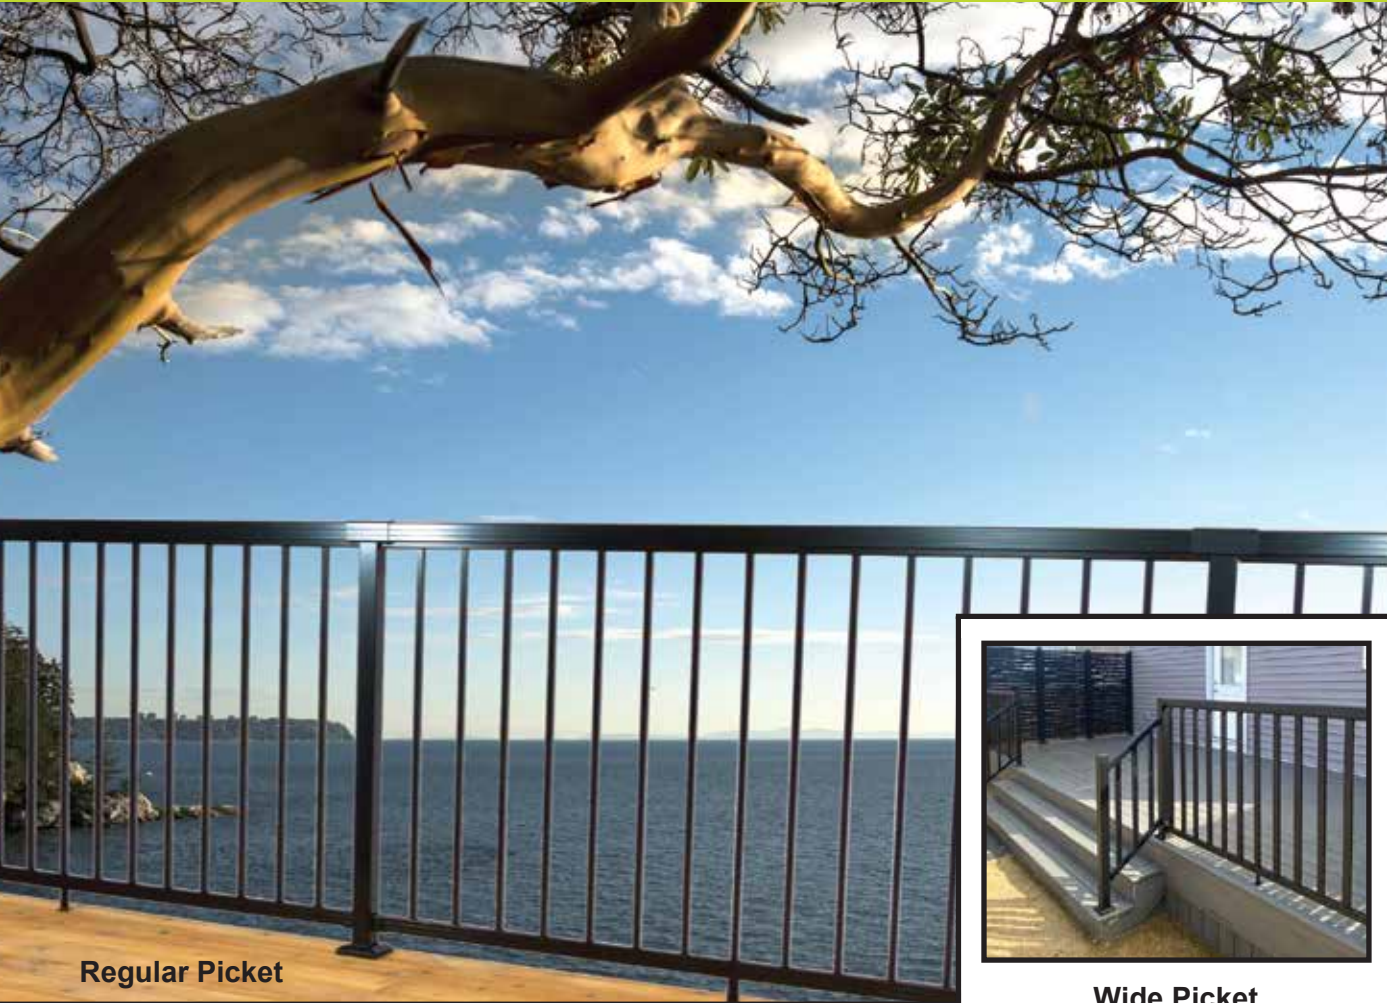

Aluminum Picket Railing System

Regular Picket

Wide Picket

- ✔ **Ease of Installation and Quoting**
Factory attached sleeved brackets mean a quick and simple assembly.
- ✔ **Stair Connection is Simple and Clean**
Simply insert stair rail into post cut out and fasten in place.
- ✔ **Picture Frame**
The same rails and post design creates a consistent frame around your infill of choice. (regular picket, wide picket, framed glass, cable)
- ✔ **Vista Online Project Planner Software**
Simplifies estimating and installation process.
- ✔ **Safety Assured**
Tested in accordance with national building codes.