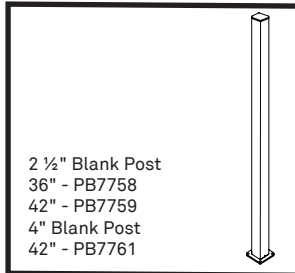

vista

style &
simplicity

Aluminum Framed Glass Railing System

Aluminum Framed Glass Railing System