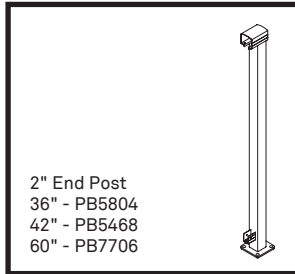

vista

style &
simplicity

Aluminum Framed Glass Railing System

Aluminum Framed Glass Railing System