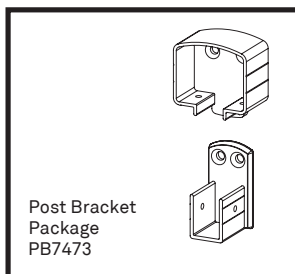

vista

style &
simplicity

Aluminum Framed Glass Railing System

Aluminum Framed Glass Railing System