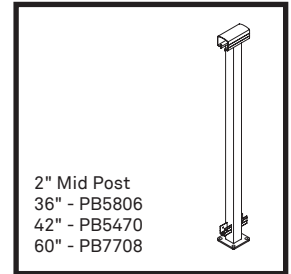

vista

style &
simplicity

Aluminum Framed Glass Railing System

Aluminum Framed Glass Railing System