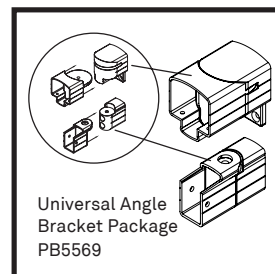

vista

style &
simplicity

Aluminum Framed Glass Railing System

Aluminum Framed Glass Railing System