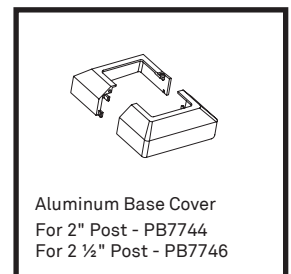

vista

style &
simplicity

Aluminum Framed Glass Railing System

Aluminum Framed Glass Railing System