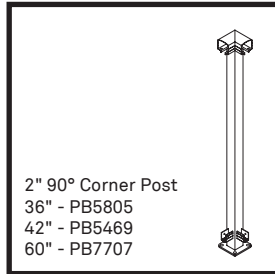

vista

style &
simplicity

Aluminum Framed Glass Railing System

Aluminum Framed Glass Railing System