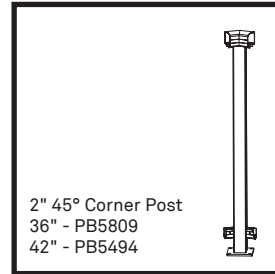

vista

style &
simplicity

Aluminum Framed Glass Railing System

Aluminum Framed Glass Railing System