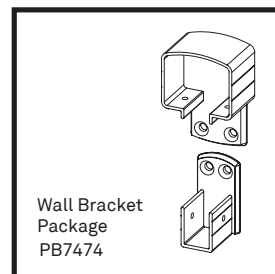

vista

style &
simplicity

Aluminum Framed Glass Railing System

Aluminum Framed Glass Railing System