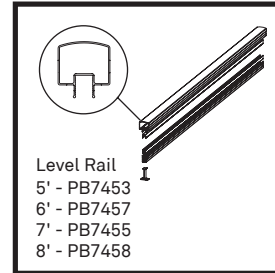

vista

style &
simplicity

Aluminum Framed Glass Railing System

Aluminum Framed Glass Railing System