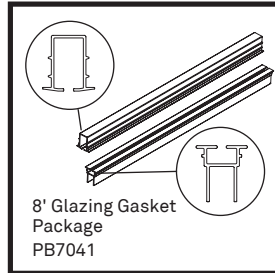

vista

style &
simplicity

Aluminum Framed Glass Railing System

Aluminum Framed Glass Railing System