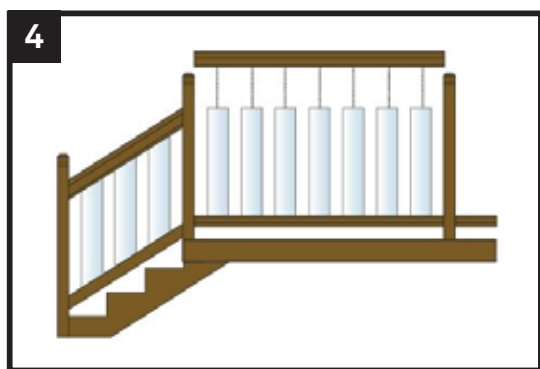

vista

style &
simplicity

Clearview Railing Kit System

Clearview Railing Kit System

1 Install newel posts (sold separately)

2 Install bottom rail

3 Install glass panels

4 Install top rail

PREMIUM CLEARVIEW DECK RAILING KITS (2 PC PKG)

- ✔ 2 pre-slotted rails
- ✔ 1 cap rail
- ✔ 2 pairs of rail hanger brackets with fasteners

- ✔ Glass Package includes:
 - $\frac{5}{16}$ " clear tempered glass panels
 - Available in 36" or 42" deck railing height