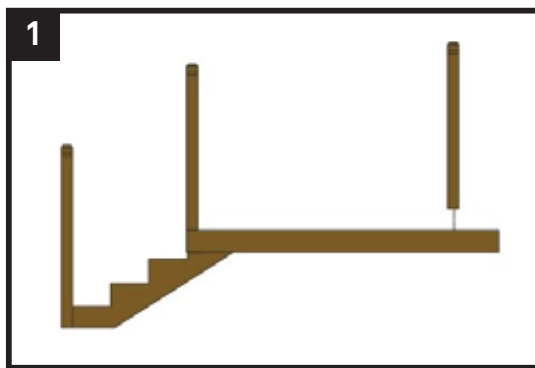

Clearview Railing Kit System

Clearview Railing Kit System

- ✔ **Quick and Easy**
A two-box system with tempered glass panels in one box and pre-slotted rails and brackets in another box.
- ✔ **Ease of Installation**
Factory precision pre-slotted rails speed up and simplify installation.
- ✔ **Cost Effective**
Installs in half the time of alternative component systems saving time, money and frustration.
- ✔ **Beautiful Craftsmanship**
Design provides a clean and contemporary look with unobstructed views.
- ✔ **Safety Assured**
Tested in accordance with national building codes.

vista

style &
simplicity

Clearview Railing Kit System

Clearview Railing Kit System

1 Install newel posts (sold separately)

2 Install bottom rail

3 Install glass panels

4 Install top rail