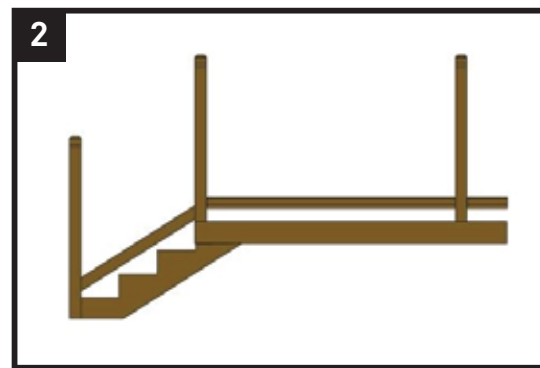

vista

style &
simplicity

Clearview Railing Kit System

Clearview Railing Kit System

1 Install newel posts (sold separately)

2 Install bottom rail

3 Install glass panels

4 Install top rail

PREMIUM CLEARVIEW DECK RAILING KITS (2 PC PKG)

- ✔ 2 pre-slotted rails
- ✔ 1 cap rail
- ✔ 2 pairs of rail hanger brackets with fasteners

- ✔ Glass Package includes:
 - $\frac{5}{16}$ " clear tempered glass panels
 - Available in 36" or 42" deck railing height