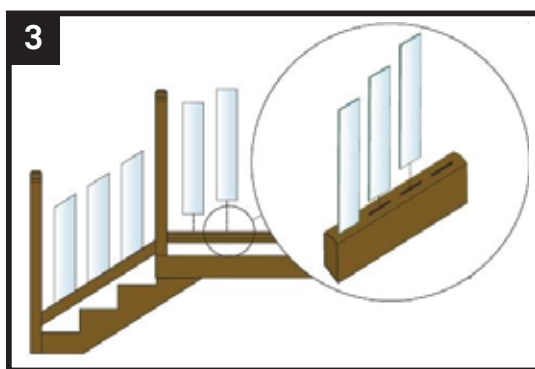

Clearview Railing Kit System

Clearview Railing Kit System

- ✔ **Quick and Easy**
A two-box system with tempered glass panels in one box and pre-slotted rails and brackets in another box.
- ✔ **Ease of Installation**
Factory precision pre-slotted rails speed up and simplify installation.
- ✔ **Cost Effective**
Installs in half the time of alternative component systems saving time, money and frustration.
- ✔ **Beautiful Craftsmanship**
Design provides a clean and contemporary look with unobstructed views.
- ✔ **Safety Assured**
Tested in accordance with national building codes.

vista

style &
simplicity

Clearview Railing Kit System

Clearview Railing Kit System

1 Install newel posts (sold separately)

2 Install bottom rail

3 Install glass panels

4 Install top rail

PREMIUM CLEARVIEW DECK RAILING KITS (2 PC PKG)

- ✔ 2 pre-slotted rails
- ✔ 1 cap rail
- ✔ 2 pairs of rail hanger brackets with fasteners

- ✔ Glass Package includes:
 - $\frac{5}{16}$ " clear tempered glass panels
 - Available in 36" or 42" deck railing height