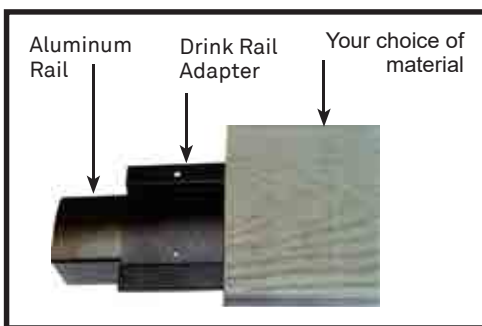

Aluminum Drink Rail Adapter

Available in Textured Black (XB), Textured Bronze (YB), Gloss Black (BK), Gloss White (WT) or Textured Grey (TG) as a premium colour.

Note:

- 102" long to allow miter cutting on 8 ft sections
- Individually plastic sleeved
- Includes Tek screws to attach drink rail adapter to top of Vista Railing and fasteners to attach through pre-drilled adapter into your drink rail
- Add your choice of material of a 6" wide drink rail sold by others

- ✔ **Streamline Look and Design**
Creates a flat surface that is ideal of function and /or design appeal. Runs over the post for a clean and continuous appearance.
- ✔ **Ease of Installation**
Connects decking and railing in a clean, contemporary style.
- ✔ **Simple Assembly**
Fasteners included for drink rail.
- ✔ **Multi-System Adapter**
Exclusively used for Vista aluminum picket, Vista aluminum cable, and Vista aluminum framed glass railing systems.