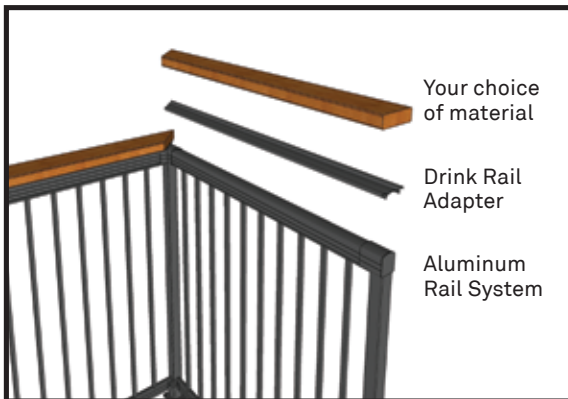

Aluminum Drink Rail Adapter

Available in Textured Black (XB), Textured Bronze (YB), Gloss Black (BK), Gloss White (WT) or Textured Grey (TG) as a premium colour.

Note:

- 102" long to allow miter cutting on 8 ft sections
- Individually plastic sleeved
- Includes Tek screws to attach drink rail adapter to top of Vista Railing and fasteners to attach through pre-drilled adapter into your drink rail
- Add your choice of material of a 6" wide drink rail sold by others

- ✔ **Streamline Look and Design**
Creates a flat surface that is ideal of function and /or design appeal. Runs over the post for a clean and continuous appearance.
- ✔ **Ease of Installation**
Connects decking and railing in a clean, contemporary style.
- ✔ **Simple Assembly**
Fasteners included for drink rail.
- ✔ **Multi-System Adapter**
Exclusively used for Vista aluminum picket, Vista aluminum cable, and Vista aluminum framed glass railing systems.