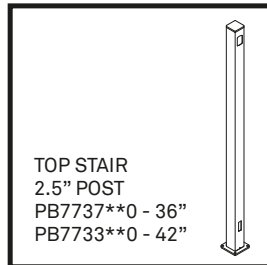

vista

style &
simplicity

Aluminum Picket Railing System

Aluminum Picket Railing System

Note: Contact your local building department prior to installation.

Colors Available:

Gloss White
(WT)

Textured Bronze
(YB)