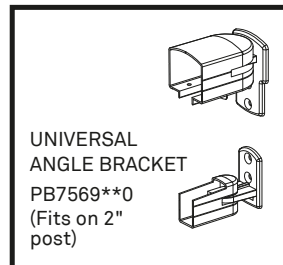

vista

style &
simplicity

Aluminum Picket Railing System

Aluminum Picket Railing System

Note: Contact your local building department prior to installation.

Colors Available:

Gloss White
(WT)

Textured Bronze
(YB)