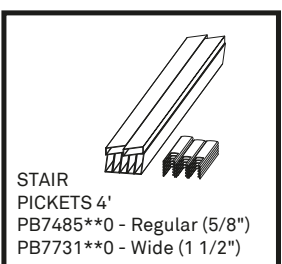

vista

style &
simplicity

Aluminum Picket Railing System

Aluminum Picket Railing System

Note: Contact your local building department prior to installation.

Colors Available:

Gloss White
(WT)

Textured Bronze
(YB)