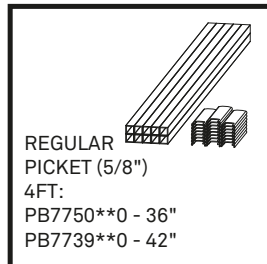

vista

style &
simplicity

Aluminum Picket Railing System

Aluminum Picket Railing System

Note: Contact your local building department prior to installation.

Colors Available:

Gloss White
(WT)

Textured Bronze
(YB)