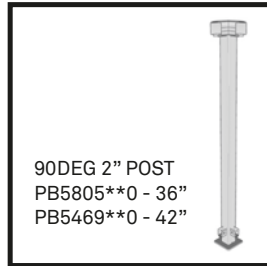

vista

style &
simplicity

Aluminum Picket Railing System

Aluminum Picket Railing System

Note: Contact your local building department prior to installation.

Colors Available:

Gloss White
(WT)

Textured Bronze
(YB)