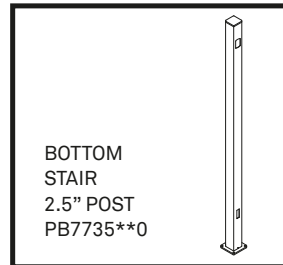

vista

style &
simplicity

Aluminum Picket Railing System

Aluminum Picket Railing System

Note: Contact your local building department prior to installation.

Colors Available:

Gloss White
(WT)

Textured Bronze
(YB)