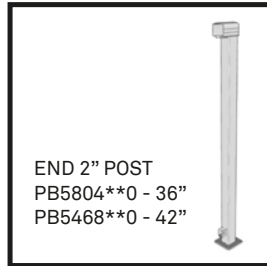

vista

style &
simplicity

Aluminum Picket Railing System

Aluminum Picket Railing System

Note: Contact your local building department prior to installation.

Colors Available:

Gloss White
(WT)

Textured Bronze
(YB)