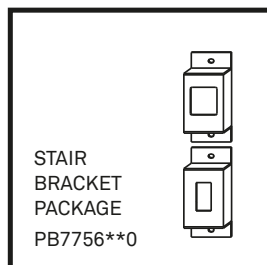

vista

style &
simplicity

Aluminum Picket Railing System

Aluminum Picket Railing System

Note: Contact your local building department prior to installation.

Colors Available:

Gloss White
(WT)

Textured Bronze
(YB)