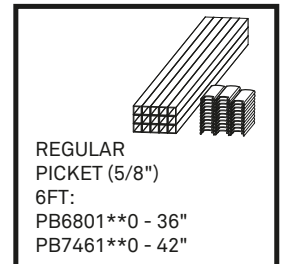

vista

style &
simplicity

Aluminum Picket Railing System

Aluminum Picket Railing System

Note: Contact your local building department prior to installation.

Colors Available:

Gloss White
(WT)

Textured Bronze
(YB)