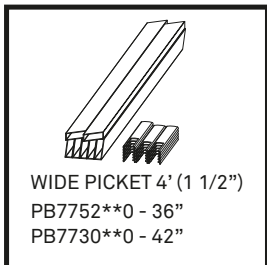

vista

style &
simplicity

Aluminum Picket Railing System

Aluminum Picket Railing System

Note: Contact your local building department prior to installation.

Colors Available:

Gloss White
(WT)

Textured Bronze
(YB)