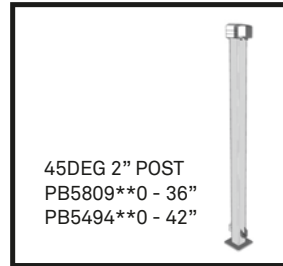

vista

style &
simplicity

Aluminum Picket Railing System

Aluminum Picket Railing System

Note: Contact your local building department prior to installation.

Colors Available:

Gloss White
(WT)

Textured Bronze
(YB)