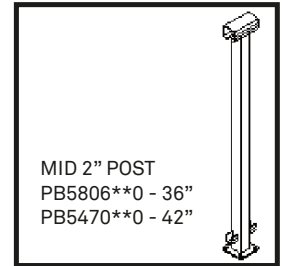

vista

style &
simplicity

Aluminum Picket Railing System

Aluminum Picket Railing System

Note: Contact your local building department prior to installation.

Colors Available:

Gloss White
(WT)

Textured Bronze
(YB)