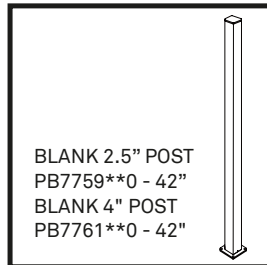

vista

style &
simplicity

Aluminum Picket Railing System

Aluminum Picket Railing System

Note: Contact your local building department prior to installation.

Colors Available:

Gloss White
(WT)

Textured Bronze
(YB)