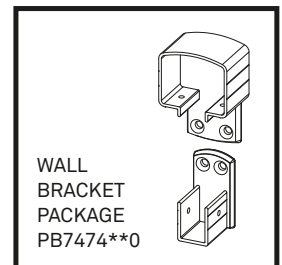

vista

style &
simplicity

Aluminum Picket Railing System

Aluminum Picket Railing System

Note: Contact your local building department prior to installation.

Colors Available:

Gloss White
(WT)

Textured Bronze
(YB)