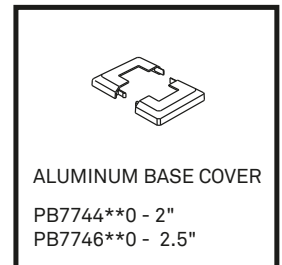

vista

style &
simplicity

Aluminum Picket Railing System

Aluminum Picket Railing System

Note: Contact your local building department prior to installation.

Colors Available:

Gloss White
(WT)

Textured Bronze
(YB)