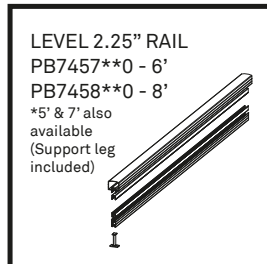

vista

style &
simplicity

Aluminum Picket Railing System

Aluminum Picket Railing System

Note: Contact your local building department prior to installation.

Colors Available:

Gloss White
(WT)

Textured Bronze
(YB)