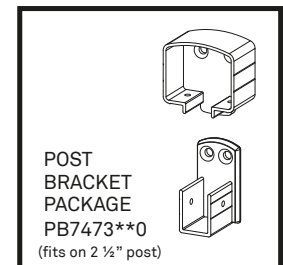

vista

style &
simplicity

Aluminum Picket Railing System

Aluminum Picket Railing System

Note: Contact your local building department prior to installation.

Colors Available:

Gloss White
(WT)

Textured Bronze
(YB)