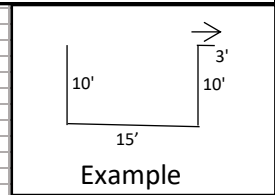

Railing Height

- 36"
- 42"

PLEASE PROVIDE DECK DRAWING WITH DIMENSIONS BELOW

**Contact your local building inspection department prior to purchasing and installation. **

Name: _____

Email: _____

City/State: _____

Estimated Project Date: _____

Zip: _____

Preferred Dealer: _____

Phone: _____

Email your drawing or electronic copy of your deck plans or high-resolution image with this sheet to sales@vistarailings.com

Please allow 2-3 business days for us to provide a completed drawing and bill of materials for your railing project.