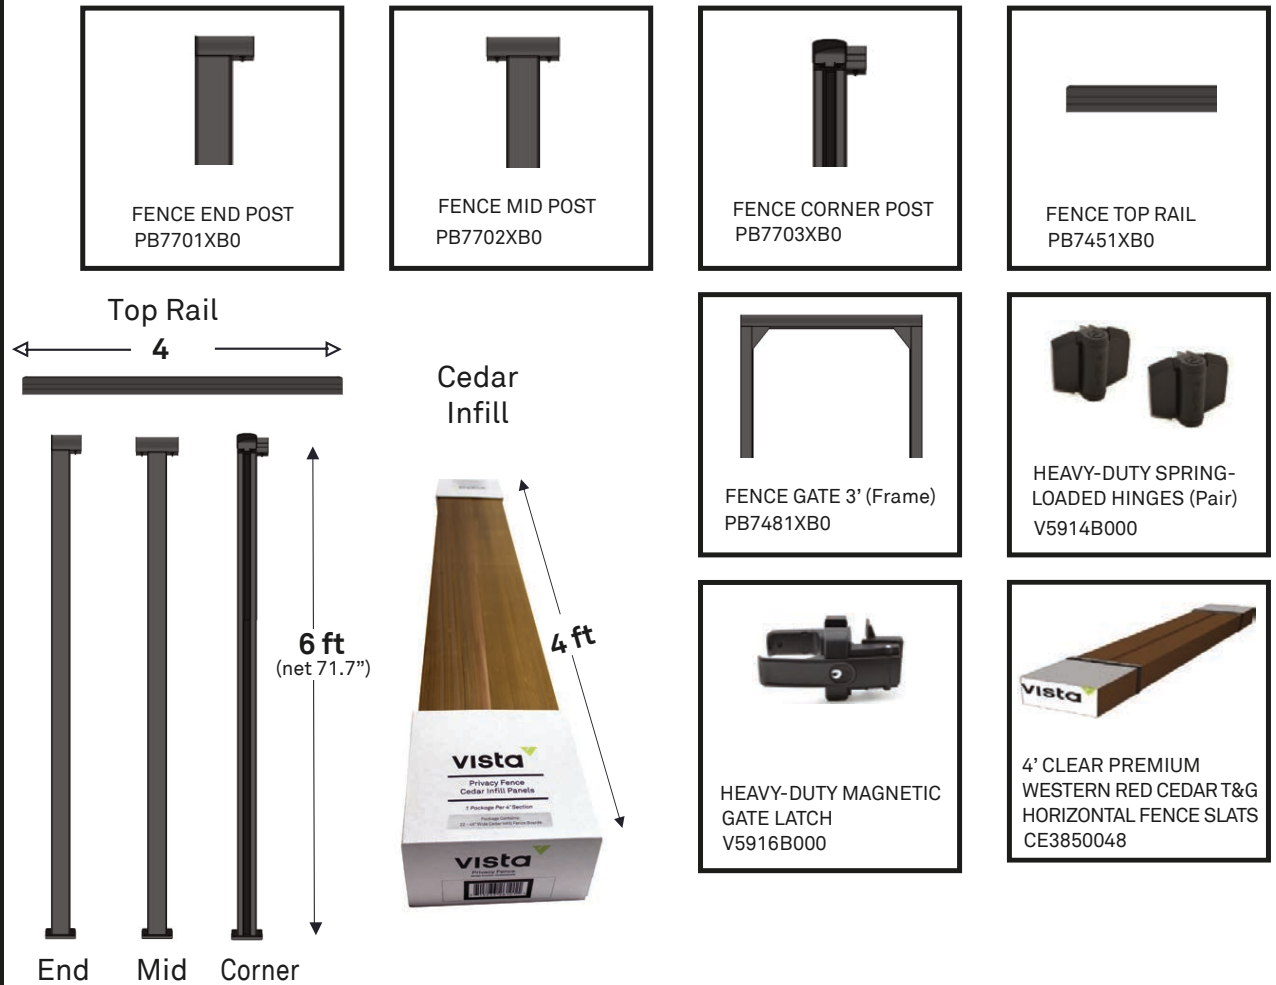

## Privacy Fence

Privacy Fence

### Product Description:

- 6 ft (net 71.7") Vista Fence End Post (including sleeve connector)
- 6 ft (net 71.7") Vista Fence Mid Post (including sleeve connector)
- 6 ft (net 71.7") Vista Fence Corner Post (including sleeve connector)

### Clear Western Red Cedar Fence Slats:

- 4 ft Clear Premium Western Red Cedar T&G Horizontal Fence Slats (22 per pack = one fence / privacy section)