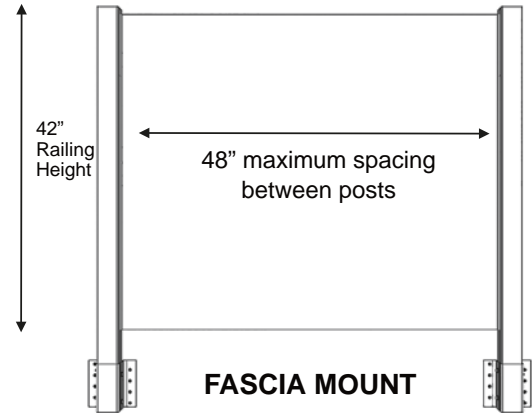

# Aluminum Frameless Glass System

1

2

3

**Note:** Check with the local building department prior to installation.

When railing is being used as a guardrail, do not exceed the 48" center-to-center spacing as this is outside the engineering specifications and is at the end user's own risk and could result in a failed inspection.