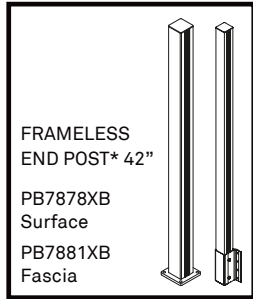

vista

Aluminum Frameless Glass System

style & simplicity

Aluminum Frameless Glass System