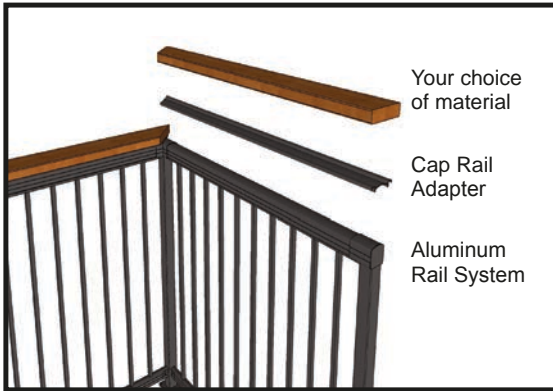

vista

style &
simplicity

Aluminum Cap Rail Adapter

Aluminum Cap Rail Adapter

CAP RAIL ADAPTER
102" with fasteners
PB7444**0

- 102" long to allow miter cutting on 8 ft sections
- Individually plastic sleeved
- Includes TEK screws to attach cap rail adapter to top of Vista Railing and fasteners to attach through pre-drilled adapter into your cap rail
- Add your choice of material of a 6" wide cap rail sold by others
- Exclusively used for Vista aluminum picket, aluminum cable, and glass railing systems

Note: Contact your local building department prior to installation.

Available Colours:

Gloss White
(WT)

Textured Bronze
(YB)

Textured Black
(XB)

Gloss Black
(BK)

Textured Grey
(TG)