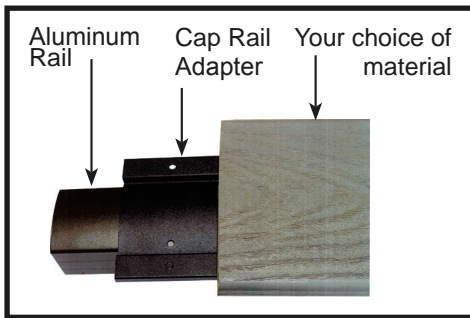

vista

style &
simplicity

Aluminum Cap Rail Adapter

Aluminum Cap Rail Adapter

CAP RAIL ADAPTER
102" with fasteners
PB7444**0

- 102" long to allow miter cutting on 8 ft sections
- Individually plastic sleeved
- Includes TEK screws to attach cap rail adapter to top of Vista Railing and fasteners to attach through pre-drilled adapter into your cap rail
- Add your choice of material of a 6" wide cap rail sold by others
- Exclusively used for Vista aluminum picket, aluminum cable, and glass railing systems

Note: Contact your local building department prior to installation.

Available Colours:

Gloss White
(WT)

Textured Bronze
(YB)

Textured Black
(XB)

Gloss Black
(BK)

Textured Grey
(TG)