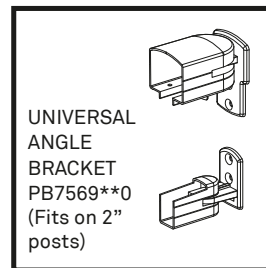

# Aluminum Glass Railing System

1/4" (6mm) Clear Tempered Glass Package

24 X 36	PB1450000
26 X 36	PB1451000
28 X 36	PB1452000
30 X 36	PB1453000
32 X 36	PB1454000
34 X 36	PB1455000
36 X 36	PB1456000
38 X 36	PB1457000
40 X 36	PB1458000
42 X 36	PB1459000
44 X 36	PB1460000
46 X 36	PB1461000
48 X 36	PB1462000
50 X 36	PB1463000
52 X 36	PB1464000
54 X 36	PB1465000