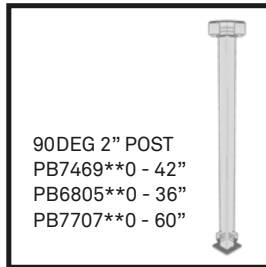

# Aluminum Glass Railing System

1/4" (6mm) Clear Tempered Glass Package

24 X 36	PB1450000
26 X 36	PB1451000
28 X 36	PB1452000
30 X 36	PB1453000
32 X 36	PB1454000
34 X 36	PB1455000
36 X 36	PB1456000
38 X 36	PB1457000
40 X 36	PB1458000
42 X 36	PB1459000
44 X 36	PB1460000
46 X 36	PB1461000
48 X 36	PB1462000
50 X 36	PB1463000
52 X 36	PB1464000
54 X 36	PB1465000

Available Colours:

Premium Colour avail. in 42" height only