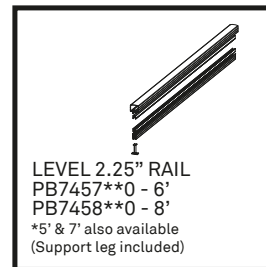

# Aluminum Glass Railing System

1/4" (6mm) Clear Tempered Glass Package

24 X 36	PB1450000
26 X 36	PB1451000
28 X 36	PB1452000
30 X 36	PB1453000
32 X 36	PB1454000
34 X 36	PB1455000
36 X 36	PB1456000
38 X 36	PB1457000
40 X 36	PB1458000
42 X 36	PB1459000
44 X 36	PB1460000
46 X 36	PB1461000
48 X 36	PB1462000
50 X 36	PB1463000
52 X 36	PB1464000
54 X 36	PB1465000

Available Colours:

Premium Colour avail. in 42" height only