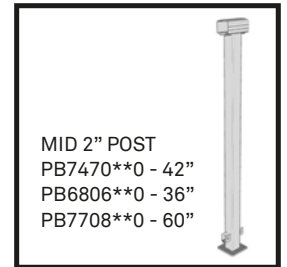

# Aluminum Glass Railing System

1/4" (6mm) Clear Tempered Glass Package

24 X 36	PB1450000
26 X 36	PB1451000
28 X 36	PB1452000
30 X 36	PB1453000
32 X 36	PB1454000
34 X 36	PB1455000
36 X 36	PB1456000
38 X 36	PB1457000
40 X 36	PB1458000
42 X 36	PB1459000
44 X 36	PB1460000
46 X 36	PB1461000
48 X 36	PB1462000
50 X 36	PB1463000
52 X 36	PB1464000
54 X 36	PB1465000

Available Colours:

Premium Colour avail. in 42" height only