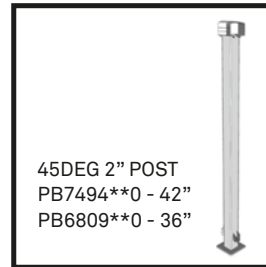

# Aluminum Glass Railing System

1/4" (6mm) Clear Tempered Glass Package

24 X 36	PB1450000
26 X 36	PB1451000
28 X 36	PB1452000
30 X 36	PB1453000
32 X 36	PB1454000
34 X 36	PB1455000
36 X 36	PB1456000
38 X 36	PB1457000
40 X 36	PB1458000
42 X 36	PB1459000
44 X 36	PB1460000
46 X 36	PB1461000
48 X 36	PB1462000
50 X 36	PB1463000
52 X 36	PB1464000
54 X 36	PB1465000

Available Colours:

Premium Colour avail. in 42" height only