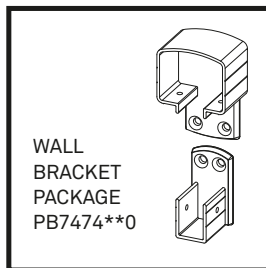

# Aluminum Glass Railing System

1/4" (6mm) Clear Tempered Glass Package

24 X 36	PB1450000
26 X 36	PB1451000
28 X 36	PB1452000
30 X 36	PB1453000
32 X 36	PB1454000
34 X 36	PB1455000
36 X 36	PB1456000
38 X 36	PB1457000
40 X 36	PB1458000
42 X 36	PB1459000
44 X 36	PB1460000
46 X 36	PB1461000
48 X 36	PB1462000
50 X 36	PB1463000
52 X 36	PB1464000
54 X 36	PB1465000