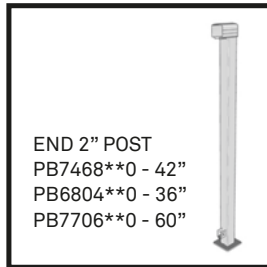

# Aluminum Glass Railing System

1/4" (6mm) Clear Tempered Glass Package

24 X 36	PB1450000
26 X 36	PB1451000
28 X 36	PB1452000
30 X 36	PB1453000
32 X 36	PB1454000
34 X 36	PB1455000
36 X 36	PB1456000
38 X 36	PB1457000
40 X 36	PB1458000
42 X 36	PB1459000
44 X 36	PB1460000
46 X 36	PB1461000
48 X 36	PB1462000
50 X 36	PB1463000
52 X 36	PB1464000
54 X 36	PB1465000

Available Colours:

Premium Colour avail. in 42" height only