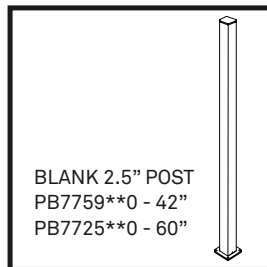

# Aluminum Glass Railing System

1/4" (6mm) Clear Tempered Glass Package

24 X 36	PB1450000
26 X 36	PB1451000
28 X 36	PB1452000
30 X 36	PB1453000
32 X 36	PB1454000
34 X 36	PB1455000
36 X 36	PB1456000
38 X 36	PB1457000
40 X 36	PB1458000
42 X 36	PB1459000
44 X 36	PB1460000
46 X 36	PB1461000
48 X 36	PB1462000
50 X 36	PB1463000
52 X 36	PB1464000
54 X 36	PB1465000

Available Colours:

Premium Colour avail. in 42" height only