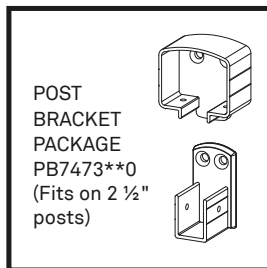

# Aluminum Glass Railing System

1/4" (6mm) Clear Tempered Glass Package

24 X 36	PB1450000
26 X 36	PB1451000
28 X 36	PB1452000
30 X 36	PB1453000
32 X 36	PB1454000
34 X 36	PB1455000
36 X 36	PB1456000
38 X 36	PB1457000
40 X 36	PB1458000
42 X 36	PB1459000
44 X 36	PB1460000
46 X 36	PB1461000
48 X 36	PB1462000
50 X 36	PB1463000
52 X 36	PB1464000
54 X 36	PB1465000